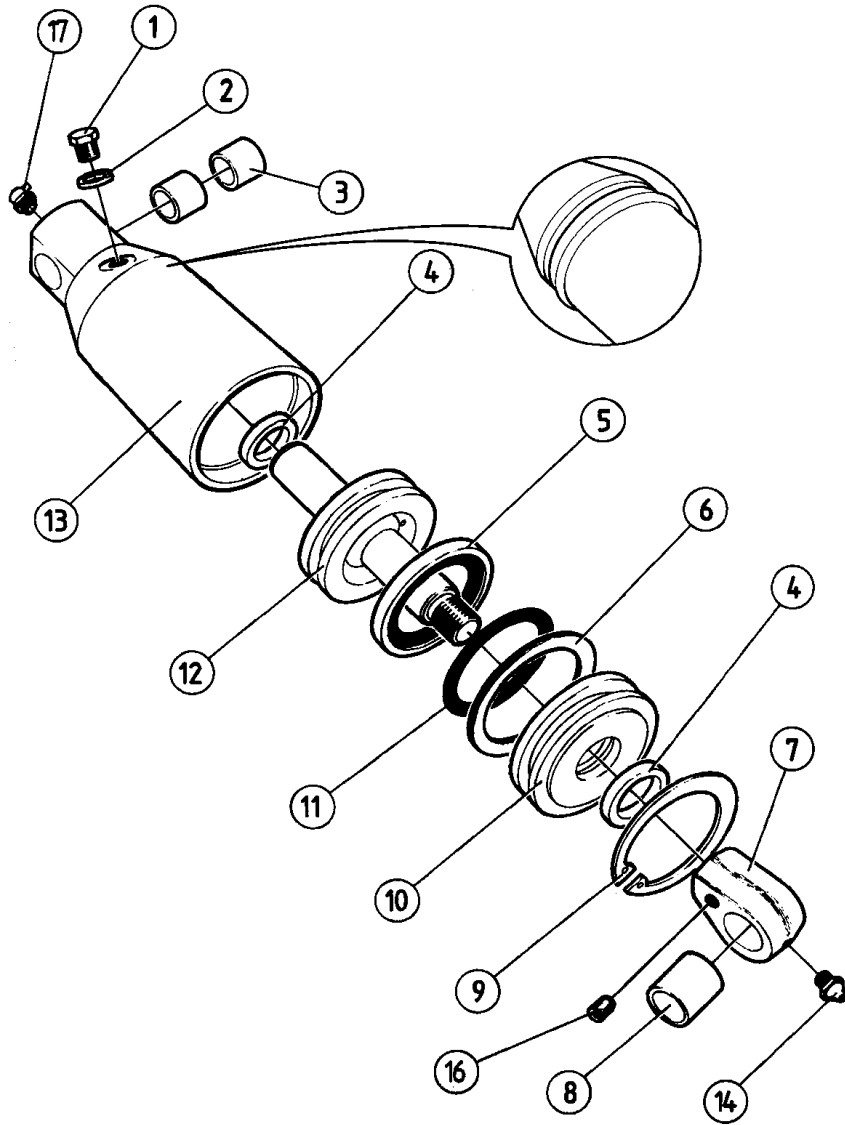

DAMPER ASSEMBLY

ITEM	PART NO.	DESCRIPTION	QTY.
1	900021	Setscrew 3/8" UNF x 3/8"	1
2	900306	Dowty Washer 1/4" BSP	1
3	900381	Bush	2
4	900225	Single Acting Seal	2
5	900247	Composite Seal	1
6	900805	Back-up Ring	1
7	197200	Rod Eye	1
8	900377	Bush	1
9	900722	Circlip	1
10	198400	Bung	1
11	900210	'O' Ring	1
12	264300	Piston Rod Assembly (Short 146mm)	1
12A*	1249500	Piston Rod Assembly (Long 156mm)	-
13	198800	Tube Assembly	1
13A*	1249400	Tube Assembly (Long With Groove)	-
14	900434	Grease Nipple 1/4" UNF Straight	1
16	900154	1/4" x 1/4" Grub Screw	1
17	900431	Grease Nipple 1/4" UNF x 90	1
-	198300	Damper Assembly	-
-	1249300*	Damper Assembly (Long Stroke) *	-
-	1029900	Seal Set (4,5,6,11)	-

* Used On All DP7 & DF 120 Ploughs From Feb 1997

WHEEL SELECTION

Dowdeswell