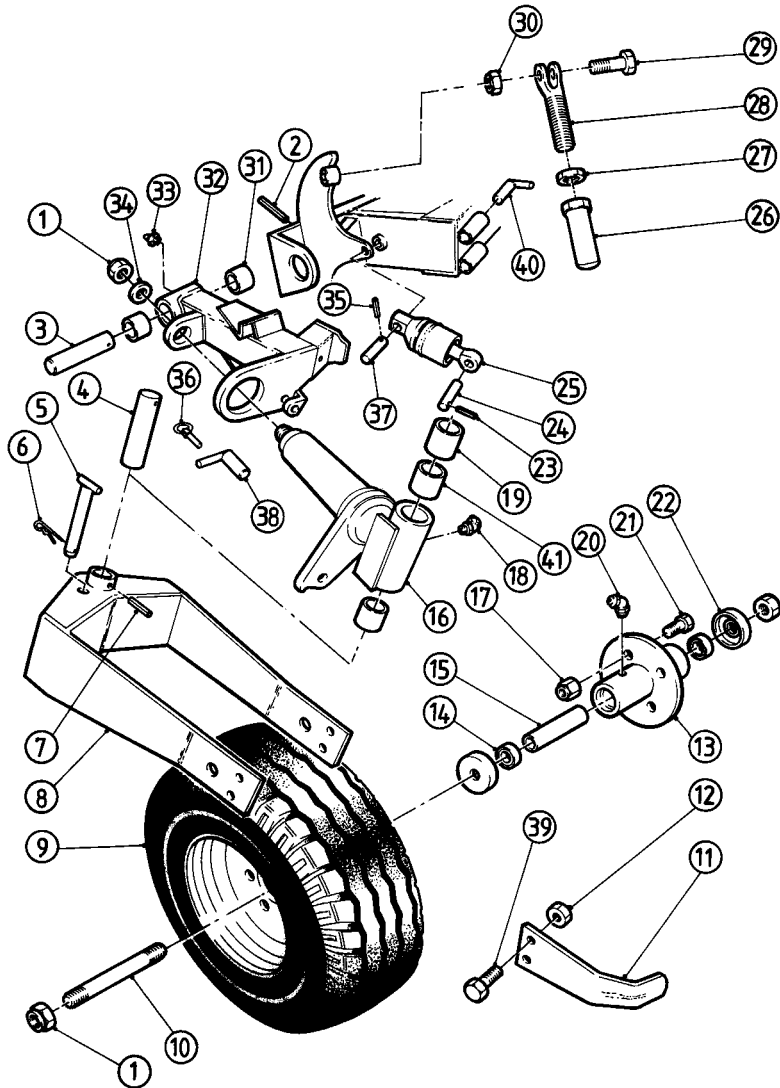

COMBINATION WHEEL

ITEM	PART NO.	DESCRIPTION	QTY.
1	900112	Self Locking Nut 1" UNF	3
2	900548	Spring Pin Ø10 x 70	1
3	1249800	Pivot Pin	1
4	198900	Yoke Pin	1
5	199400	Pin	1
6	900521	R Clip	1
7	900542	Spring Pin Ø10 x 60	1
8	197800	Wheel Yoke	1
9	198700	Wheel Assembly (10 – 12)	-
-	900594	Wheel Rim 4 Stud (10 – 12)	-
9A	1319000	Wheel Assembly (10 - 15.3)	-
-	903051	Wheel Rim 5 Stud (10 – 15.3)	-
10	027100	Axle Shaft	1
11	1127100	Wheel Scraper (10 – 12)	-
11A	1353000	Wheel Scraper (10 – 15.3)	-
12	900118	Self Locking Nut 1/2" UNF	2
13	197400	Hub (4 Stud)	-
13A	1346500	Hub (5 Stud)	-
14	900322	Bearing	2
15	027200	Spacer Tube	1
16	197700	Pivot Tube	1
17	900493	Wheel Nut	4/5
18	900434	Grease Nipple 90°	1
19	900348	Plain Bearing	2
20	900433	Grease Nipple 45°	1
21	900047	Bolt 5/8" UNF x 2"	4/5
22	199900	Dust Cap	2
23	900292	Spring Pin Ø5/16" x 2	1
24	199000	Pin	1
25	1249300	Damper Assembly (Long Stroke)	1
-	198300	Damper Assembly (Pre Feb 1997)	-
26	265900	Depth Stop Tube Medium (190 mm)	2
-	199500	Depth Stop Tube Short (160 mm)	2
27	900894	Lock Nut 1" UNF	2
28	199700	Depth Stop Screw	2
29	900869	Bolt 5/8" UNC x 3	2
30	900120	Self Locking Nut 5/8"UNC	2
31	900350	Plain Bearing	2
32	307400	Wheel Arm	1
33	900431	Grease Nipple	1
34	900174	Washer	1
35	900551	Spring Pin Ø8 x 40	1
36	900527	Linch Pin	2
37	199100	Pin	1
38	199300	Locking Pin	1
39	900035	Bolt 1/2" UNF x 1 3/4 "	2
40	307500	Transport Pin	1
41	1164700	Spacer	1
-	263600	Hub Assembly (Nos. 1,10,13,14,15,20,22)	-